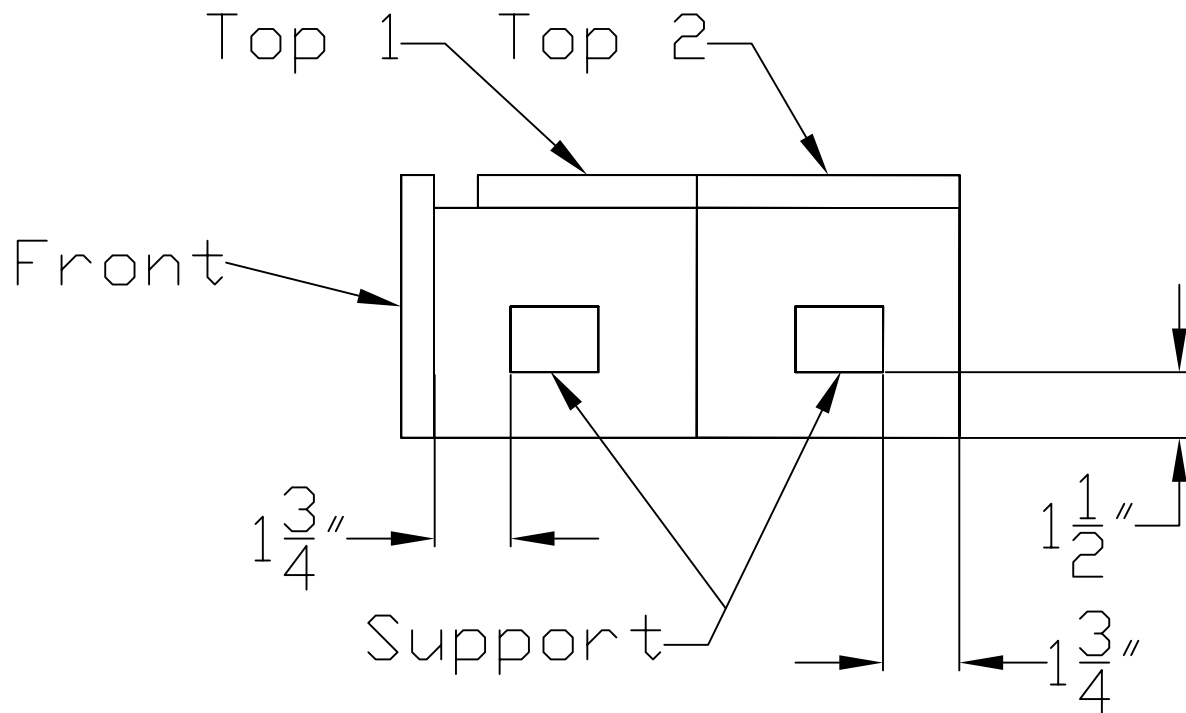

29 Gallon Hood, Side View

MDF Measurements

Front: $31\frac{11}{16}$ " x 6"

Top 1: $31\frac{11}{16}$ " x 5"

Top 2: $31\frac{11}{16}$ " x 6"

Side (x4): 6" x $5\frac{1}{4}$ "

Support (x4): 2" x 1.5"

29 Gallon Hood, Top View