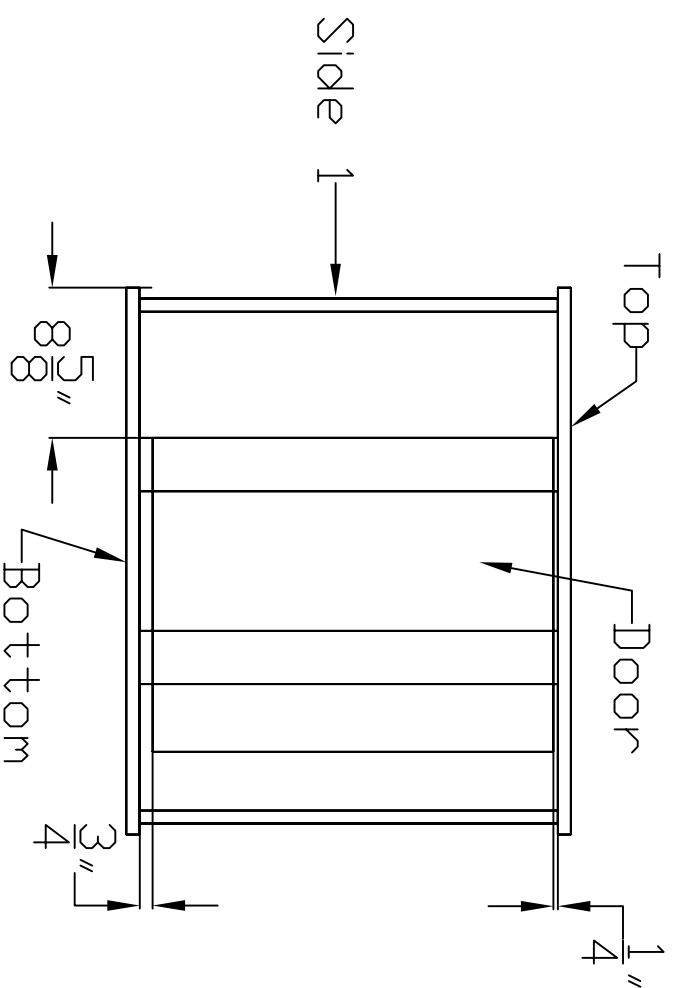

29 Gallon Tank Stand, Front

MDF Measurements

Front 1: 24" x 8"

Front 2: 24" x 8"

Rear: 24" x 8"

Door: 24" x 18"

Side 1: 11 11/16" x 24"

Side 2: 11 11/16" x 24"

Top: 31 3/8" x 13"

Bottom: 31 3/8" x 13"

Top View, 29 Gallon Stand

3/4 View, 29 Gallon Tank Stand