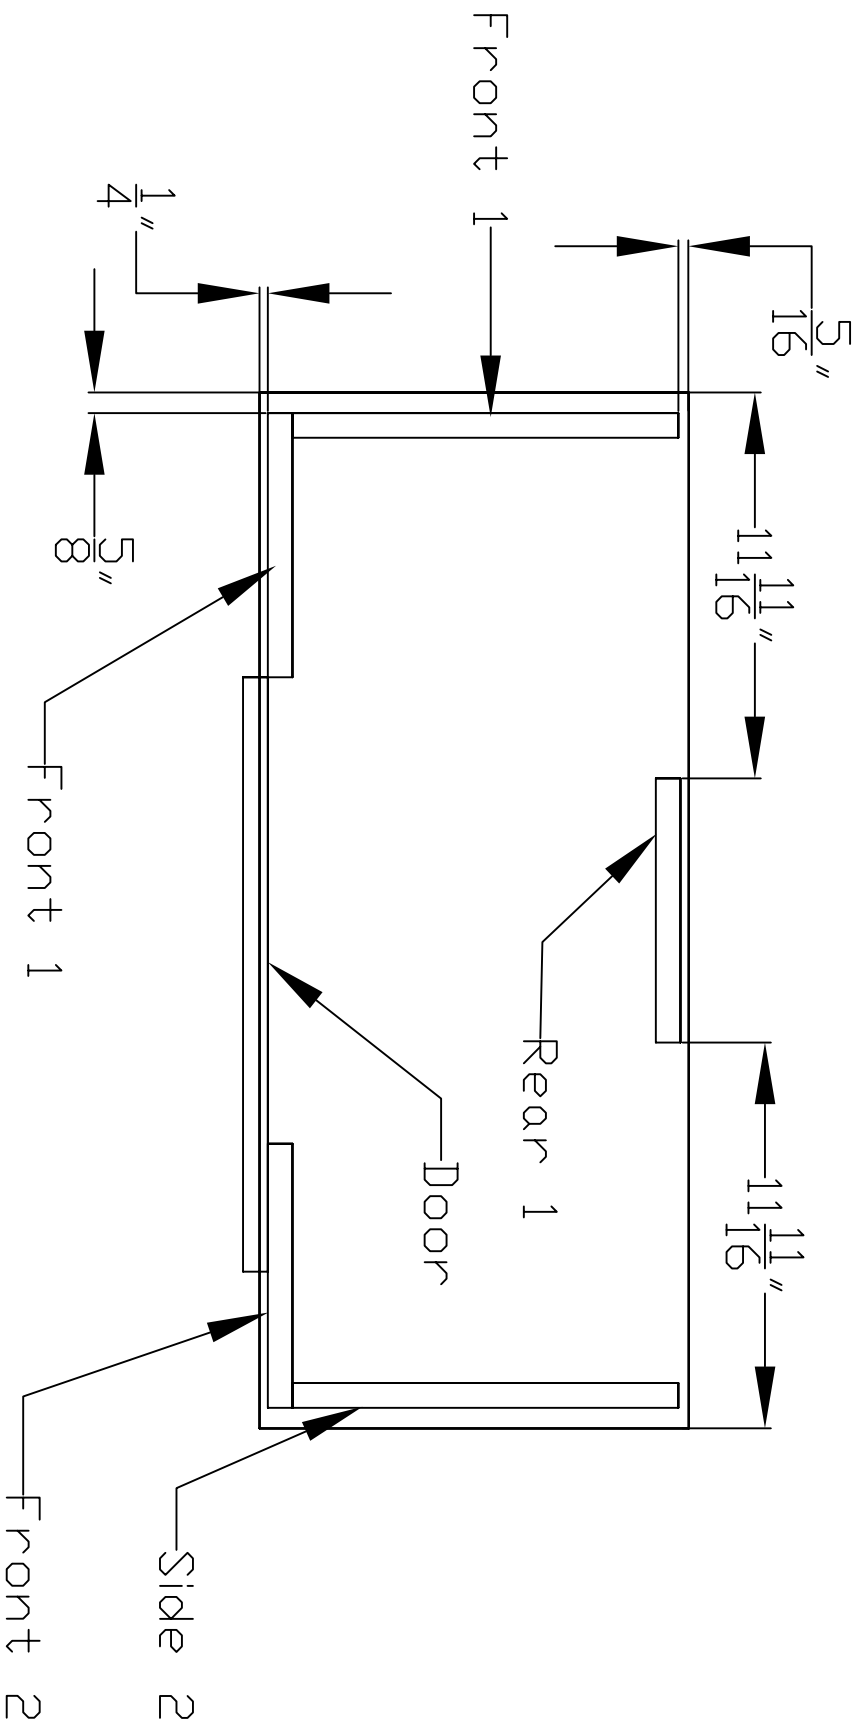

29 Gallon Tank Stand, Front

MDF Measurements

Front 1: 24" x 8"

Front 2: 24" x 8"

Rear: 24" x 8"

Door: 24" x 18"

Side 1: 11 11/16" x 24"

Side 2: 11 11/16" x 24"

Top: 31 3/8" x 13"

Bottom: 31 3/8" x 13"

Top View, 29 Gallon Stand

3/4 View, 29 Gallon Tank Stand